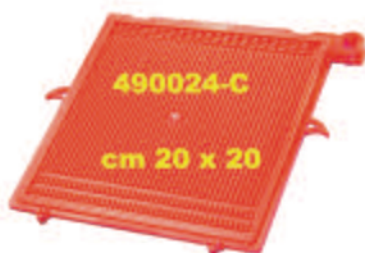

Codice RVM R

RICAMBI ROVER

PIASTRA FILTRO SENZA FORO

Code	Modello - Model
490024-A	COLOMBO 6, 12, 18, 36 – 20 x 20 COLOMBO INOX 6,12,18, 36 – 20 x 20 COLOMBO 18 OIL, 36 OIL – 20 X 20
0354	PULCINO 10 – 20x10 Pulcino 10 OIL – 20 x 10

PIASTRA FILTRO CON FORO

Code	Modello - Model
490024-C	COLOMBO 6,12,18, 36 – 20 x 20 COLOMBO INOX 6,12,18, 36 – 20 x 20 COLOMBO 18 OIL, 36 OIL – 20 x 20
0356	PULCINO 10 – 20 x 10 PULCINO 10 OIL – 20 x 10