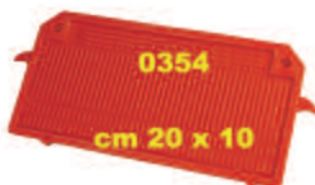

RICAMBI ROVER

PIASTRA FILTRO SENZA FORO

Code	Modello - Model
490024-A	COLOMBO 6, 12, 18, 36 – 20 x 20 COLOMBO INOX 6,12,18, 36 – 20 x 20 COLOMBO 18 OIL, 36 OIL – 20 X 20
0354	PULCINO 10 – 20x10 Pulcino 10 OIL – 20 x 10