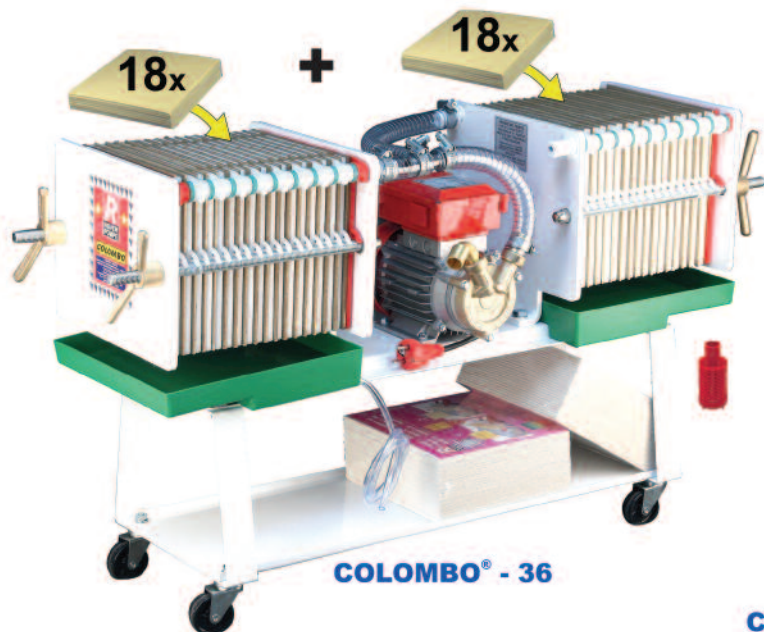

COLOMBO® 18 OIL COLOMBO® 36-36 OIL

FILTRO PRESSA AUTOMATICO A STRATI
FILTRANTI PER VINO, SUCCHI, INFUSI,
SPREMUTE, BIRRA, OLIO.

**AUTOMATIC PRESS FILTER - WITH FILTER
PADS FOR WINE, BEER, JUICE, OIL.**

Code	Model	L/h	V.a.c.	Watt	HP	A x B x H	Kg.
985000	COLOMBO® 18 Oil	200 - 300	230 - 50 Hz	650	0.9	450x270h280	19
988000	COLOMBO® 36	1000 - 1550	230 - 50 Hz	550	0.8	1000x270h800	35
983000	COLOMBO® 36 Oil	550 - 800	230 - 50 Hz	450	0.6	1000x270h800	35