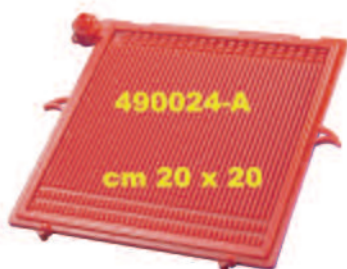

RICAMBI ROVER

PIASTRA FILTRO SENZA FORO

Code	Modello - Model
490024-A	COLOMBO 6, 12, 18, 36 – 20 x 20 COLOMBO INOX 6,12,18, 36 – 20 x 20 COLOMBO 18 OIL, 36 OIL – 20 X 20
0354	PULCINO 10 – 20x10 Pulcino 10 OIL – 20 x 10