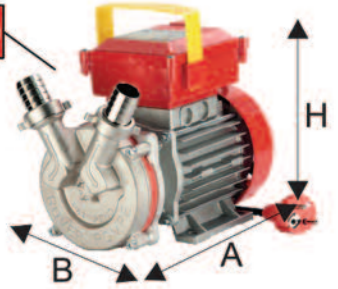

NOVAX-OIL

230 V - 50 Hz a.c.

INOSSIDABILE

COMMUTATORE
ROCKER SWITCH
IN INTERRUPTOR PULSADOR
DRUCKKNOPFSCHALTER

SHUCKO 16A

Code	Model	L / h (olive oil - water)	ØD mm	HP	Hmax(m)	r.p.m.	A X B x H	Kg.
4200	NOVAX 10 OIL	300 - 420	10	0.4	10	2850	210x120h190	4
800000	NOVAX 14 OIL	600 - 900	14	0.6	10	1450	230x120h190	5
998000	NOVAX 25 OIL	1800 - 2500	25	0.9	12	1450	250x120h190	8
640000	NOVAX 30 OIL	3000 - 5000	30	1.2	15	1450	310x150h210	11

Codice RVM R