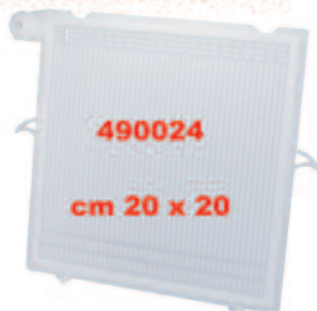

PIASTRA FILTRO IN PP

Code	Modello - Model
490024	COLOMBO 6,12,18, 36 – 20 x 20 COLOMBO INOX 6,12,18, 36 – 20 x 20 Colombo 18 OIL, 36 OIL – 20 x 20
0355	PULCINO 10 – 20 x 10 PULCINO 10 OIKL – 20 x 10

**Tutti i ricambi Rover
sono disponibili su ordinazione**