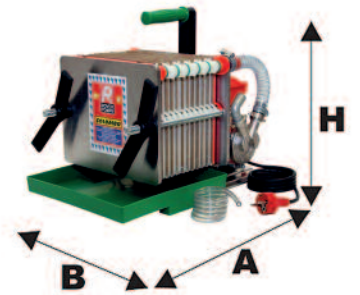

Code	Mode	L/h	V.a.c.	HP	AxBxH	Kg.
610000	COLOMBO® 6 Inox	200 - 300	230 - 50 Hz	0.5	400x270x280	15
620000	COLOMBO® 12 Inox	350 - 500	230 - 50 Hz	0.5	430x270x280	16
630000	COLOMBO® 18 Inox	550 - 800	230 - 50 Hz	0.5	450x270x280	17

Codice RVM R