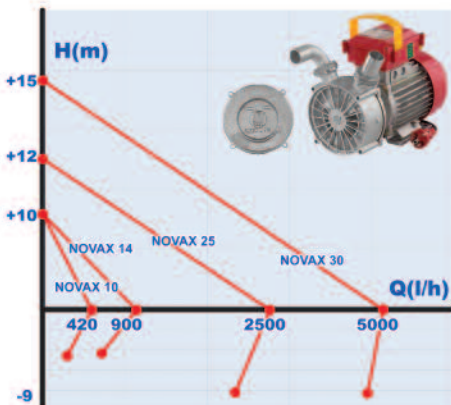

Code	Model	L / h (olive oil - water)	ØD mm	HP	Hmax(m)	r.p.m.	A X B x H	Kg.
4200	NOVAX 10 OIL	300 - 420	10	0.4	10	2850	210x120h190	4
800000	NOVAX 14 OIL	600 - 900	14	0.6	10	1450	230x120h190	5
998000	NOVAX 25 OIL	1800 - 2500	25	0.9	12	1450	250x120h190	8
640000	NOVAX 30 OIL	3000 - 5000	30	1.2	15	1450	310x150h210	11

Codice RVM R