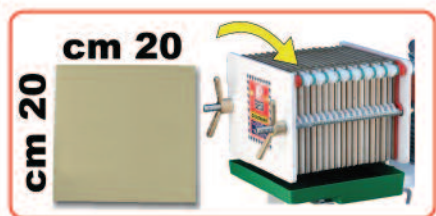

COLOMBO® 18 OIL COLOMBO® 36-36 OIL

FILTRO PRESSA AUTOMATICO A STRATI
FILTRANTI PER VINO, SUCCHI, INFUSI,
SPREMUTE, BIRRA, OLIO.

**AUTOMATIC PRESS FILTER - WITH FILTER
PADS FOR WINE, BEER, JUICE, OIL.**

Code	Model	L/h	V.a.c.	Watt	HP	A x B x H	Kg.
985000	COLOMBO® 18 Oil	200 - 300	230 - 50 Hz	650	0.9	450x270h280	19
988000	COLOMBO® 36	1000 - 1550	230 - 50 Hz	550	0.8	1000x270h800	35
983000	COLOMBO® 36 Oil	550 - 800	230 - 50 Hz	450	0.6	1000x270h800	35