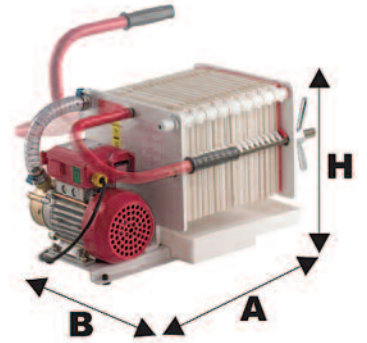

FILTRO PRESSA AUTOMATICO A STRATI FILTRANTI
PER VINO, SUCCHI, INFUSI, SPREMUTE, BIRRA
AUTOMATIC PRESS FILTER - WITH FILTER PADS
FOR WINE, BEER, JUICE