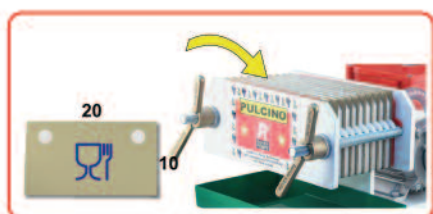

PULCINO 10

PULCINO 10 Oil

**FILTRO PRESSA AUTOMATICO A STRATI
FILTRANTI PER VINO, SUCCHI, INFUSI,
SPREMUTE, OLIO ALIMENTARE**

**AUTOMATIC PRESS FILTER - WITH FILTER
PADS FOR WINE, JUICE, FOOD OIL**

Code	Model	L/h	V.a.c.	Watt	HP	L x l x h	Kg.
0400	PULCINO 10	120 - 160	230 - 50 Hz	340	0.5	400x270h250	12
0300	PULCINO 10 Oil	100 - 150	230 - 50 Hz	340	0.5	400x270h250	12